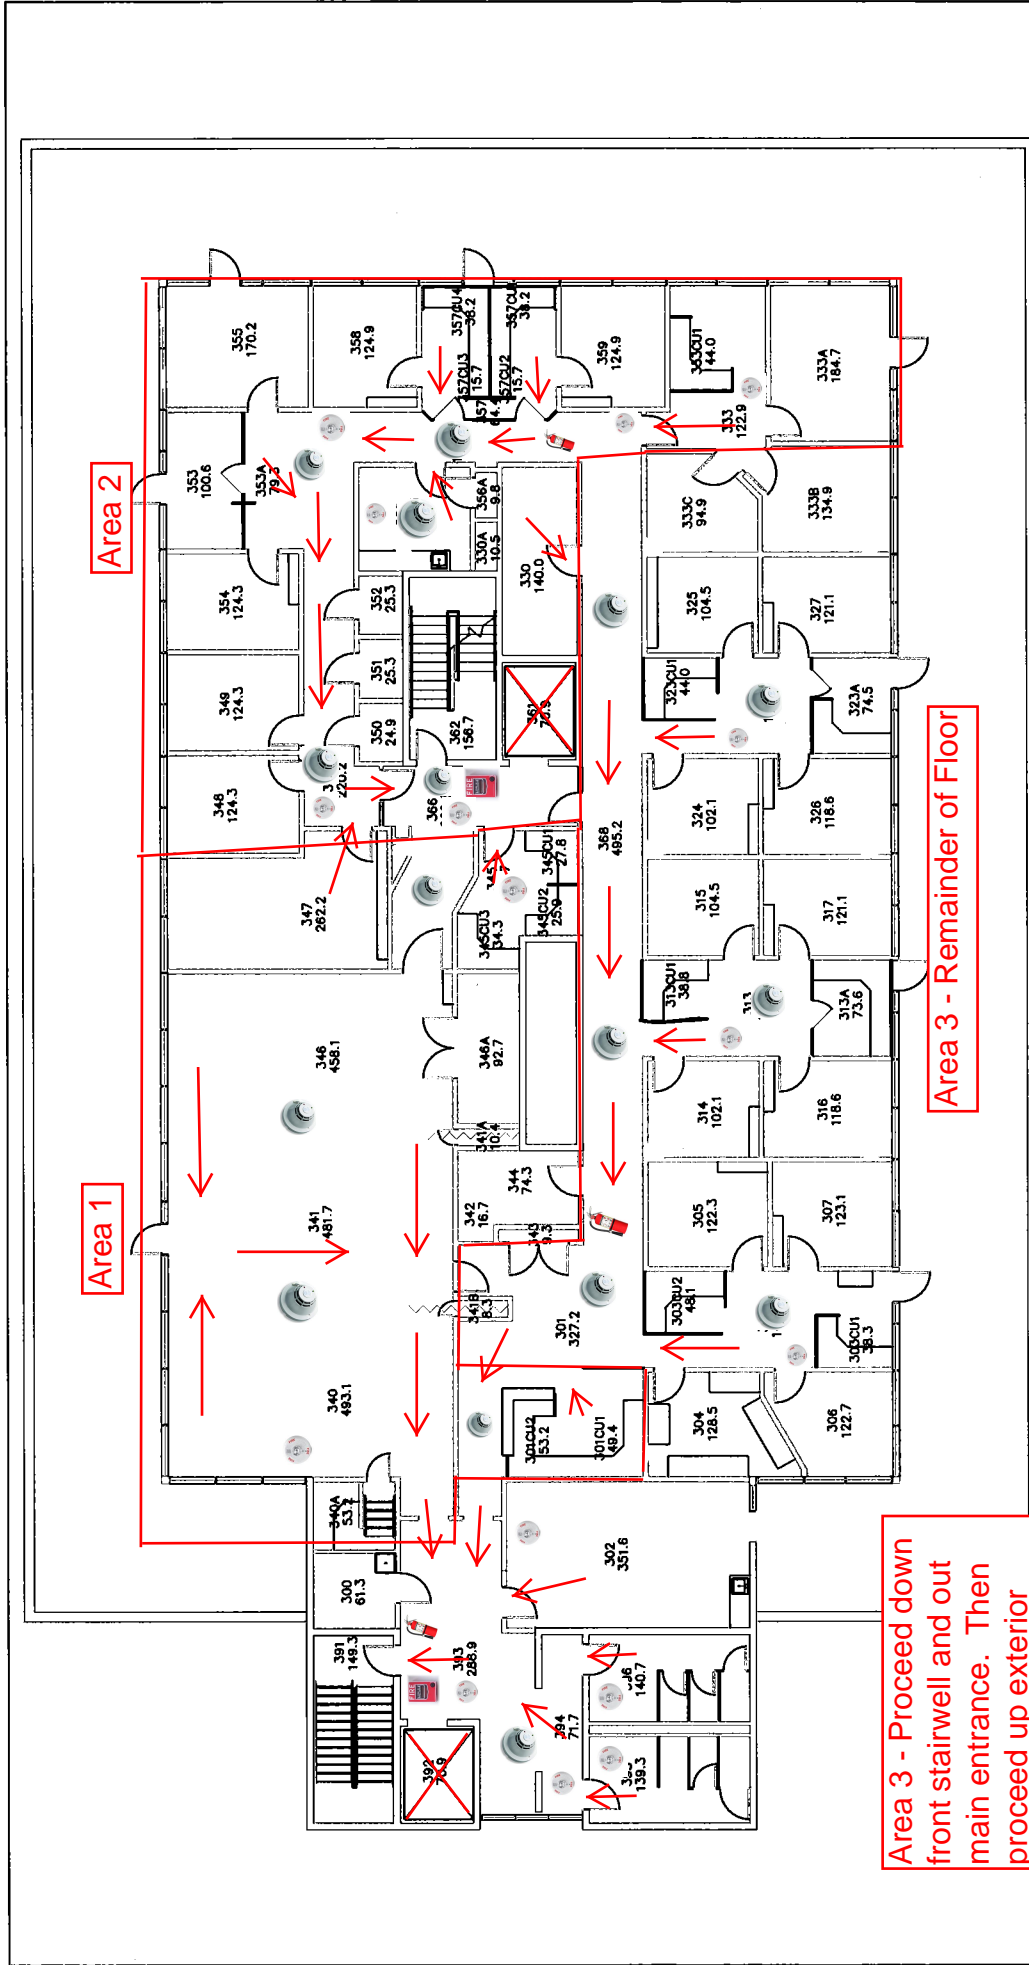

Area 1 - Proceed down front stairwell and out main entrance. Then proceed up exterior stairs to Motorcycle area of parking lot in front of FCM building

Area 2 - Proceed down center stairwell to first floor then out entrance doors. Meeting point in front of Cafe on lower level Domenici.

Area 3 - Proceed down front stairwell and out main entrance. Then proceed up exterior ramp and meet at the top.

THIRD FLOOR
SCALE: NOT TO SCALE